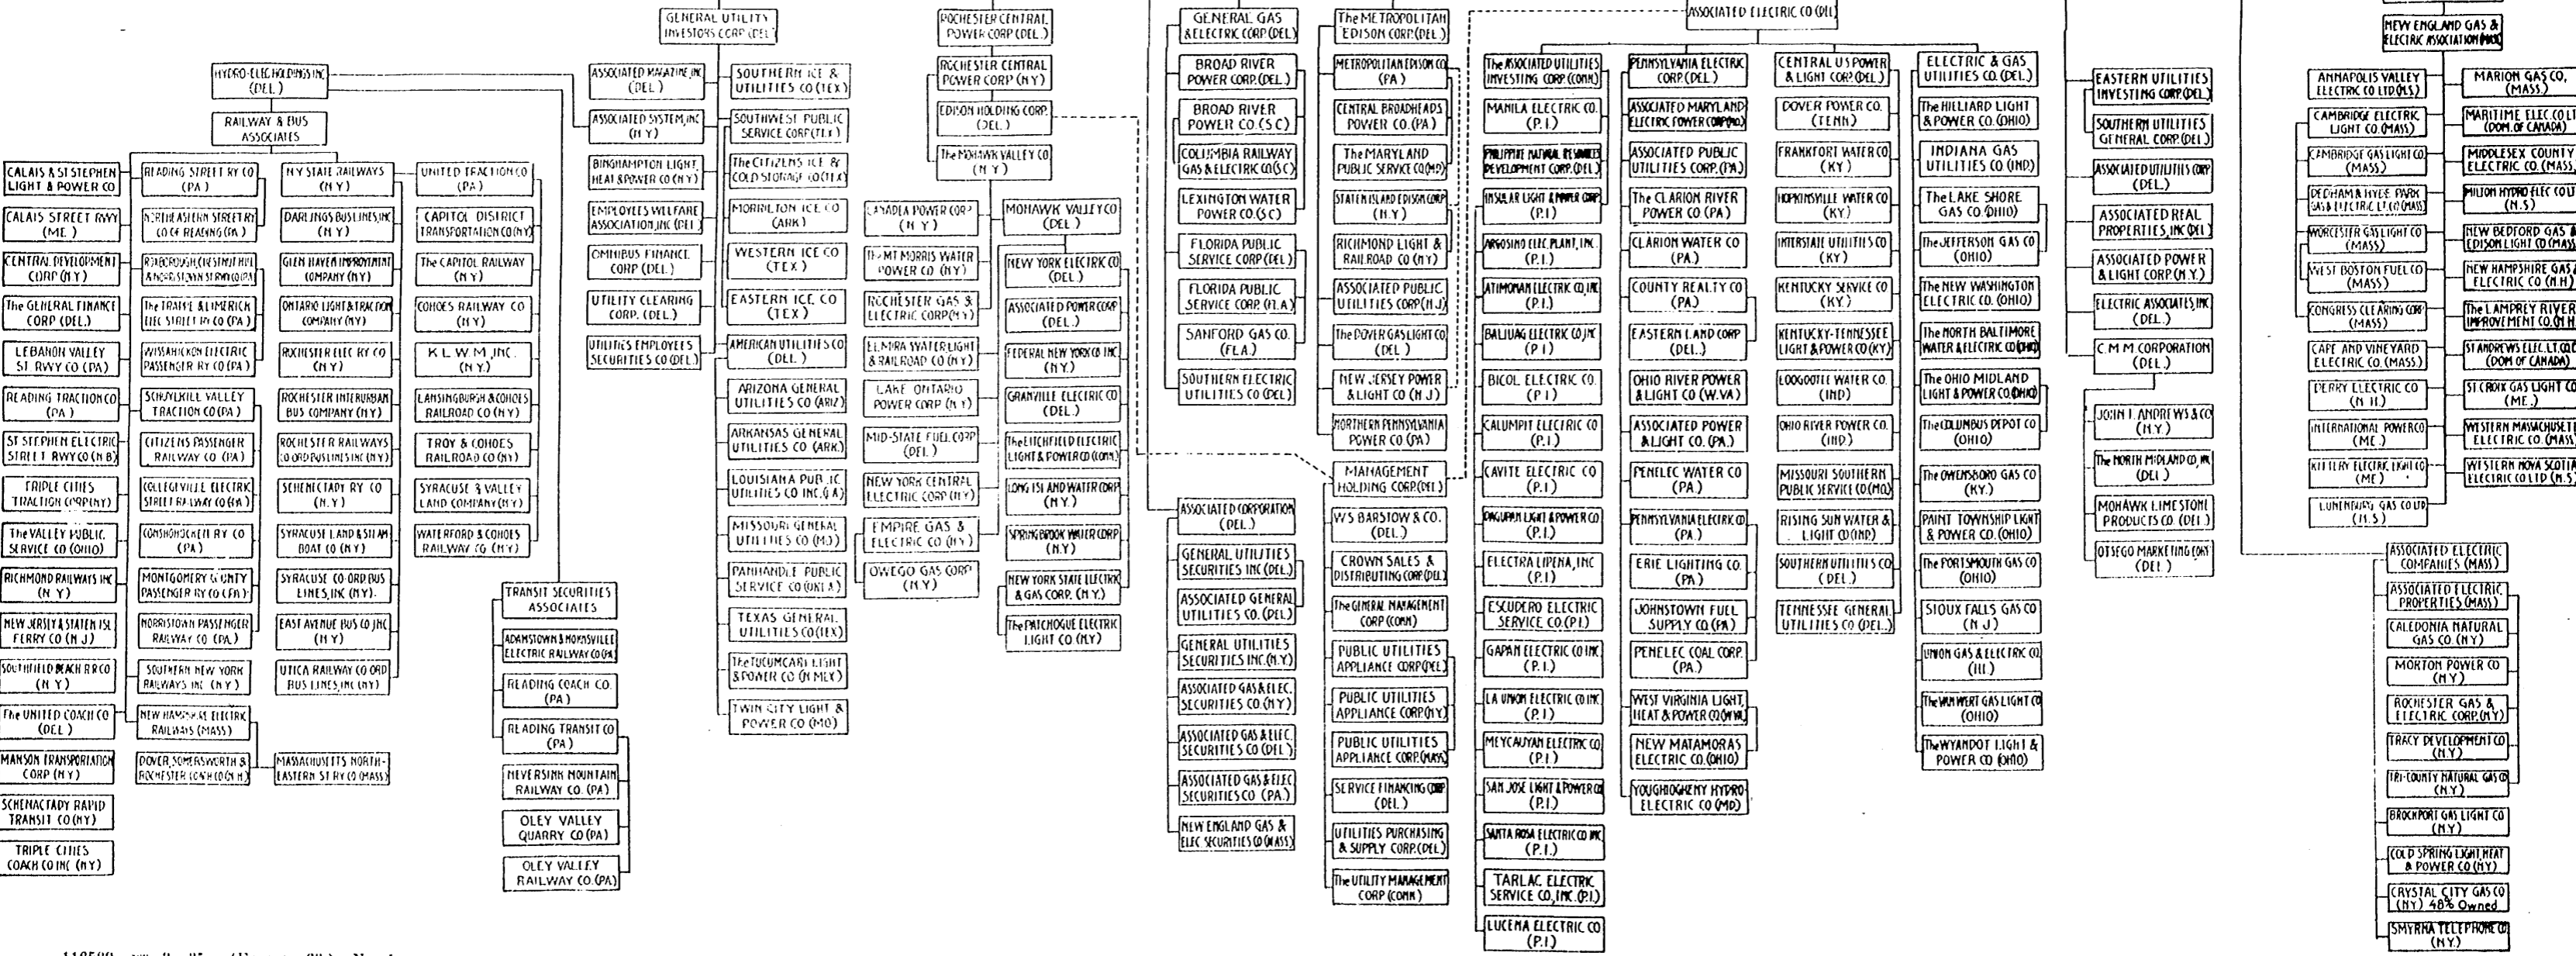

ASSOCIATED GAS & ELECTRIC SYSTEM, MARCH 31, 1932

EXHIBIT NO. 5160

EXHIBIT NO. 5172

Associated Gas
and
Electric Company
December 31, 1929